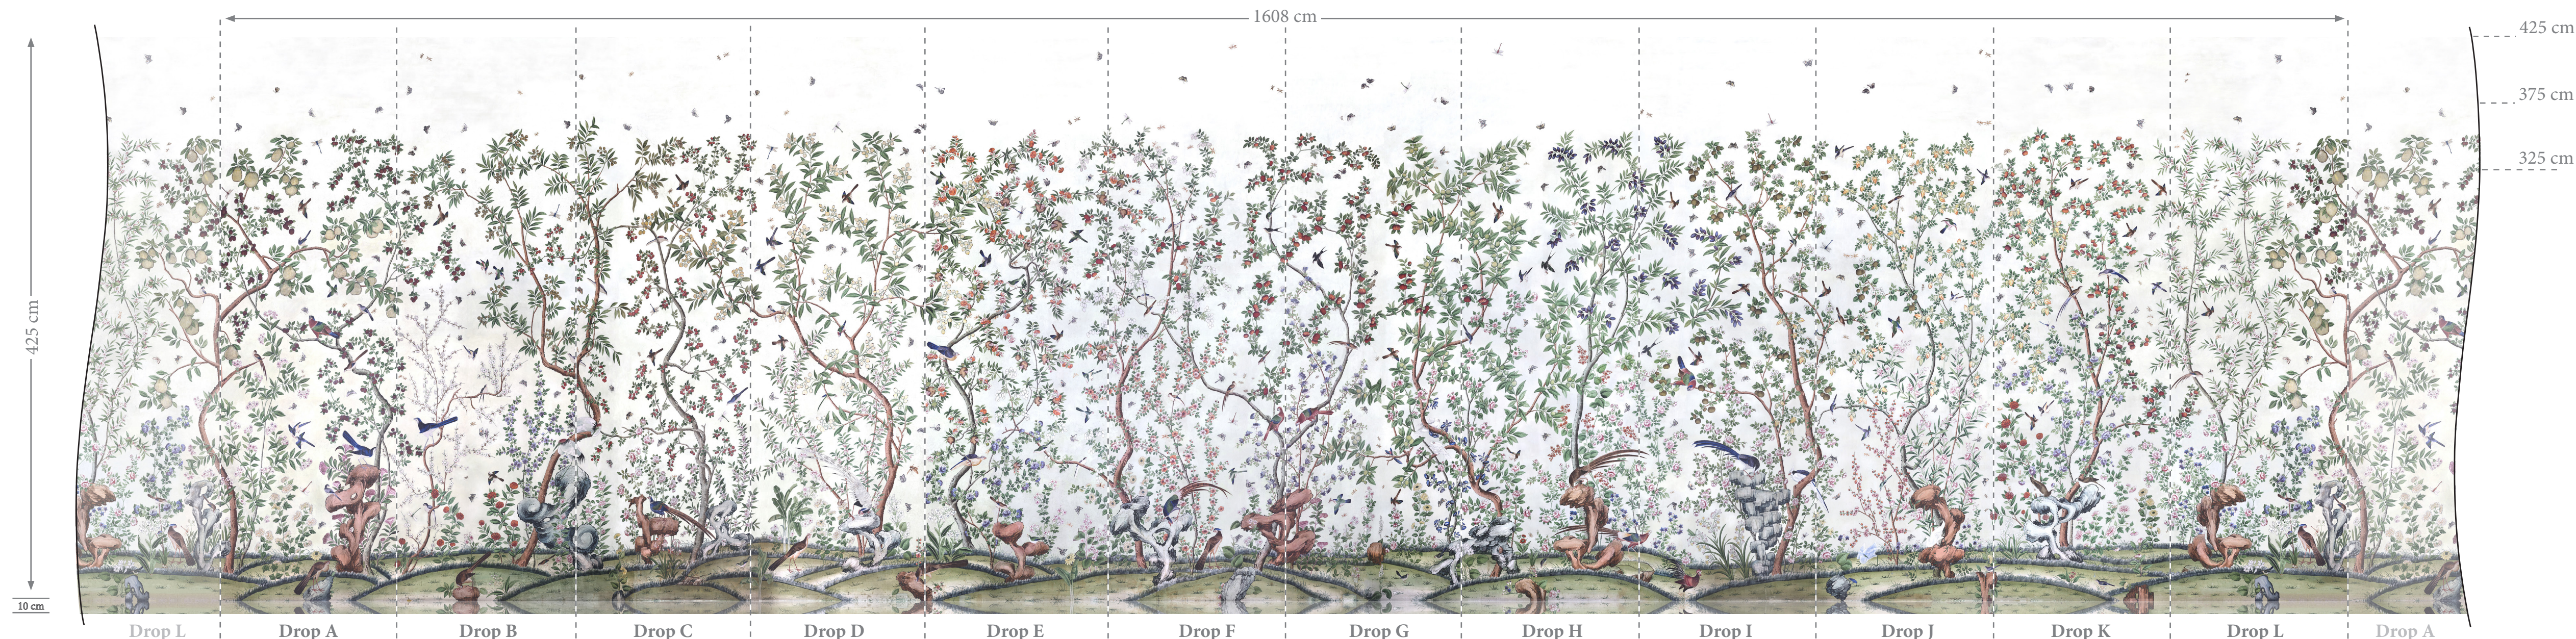

Chinoiserie – Panorama

Printed Linen Panels

ZARDI & ZARDI
MODERN HISTORIC TAPESTRIES

PRODUCT INFORMATION

PRODUCT REFERENCE(S):
ZF.0254.46-425/375/325 Siskin Green
ZF.0254.47-425/375/325 Chalk White
ZF.0254.61-425/375/325 China Blue

PRODUCT TYPE: Printed Linen Panels

FABRIC SPECIFICATION: 100% Linen, (170 gsm)

HEIGHT (Excl. Print Allowances): 425/375/325 cm

LATERAL REPEAT: 1608 cm

No. OF DROPS: 12

DROP WIDTH: 134 cm

PRINT ALLOWANCES:

Overlay: 1 cm per side
Bottom: 10 cm (Mirror Bleed)

Please be aware that Printed Linen Panels can be purchased individually, and that all our products can be purchased either as Printed Linen Panels or as finished Tapestry Wall Hangings. It is of course always possible to re-size images and create bespoke designs to fit your specific requirements.

A PDF entitled "TAPESTRY WALL HANGING & PRINTED LINEN PANEL GLOSSARY" can be downloaded from the Zardi & Zardi website via the "Technical Information" link for an explanation of terminology used.

COLOURWAYS

46: SISKIN GREEN

47: CHALK WHITE

61: CHINA BLUE

Chinoiserie – Panorama
Colour: Chalk White
Product Ref: ZF.0254.47

For sales enquiries and showroom details please contact:

ZARDI & ZARDI

T +44 (0)1452 814777

enquiries@zardiandzardi.co.uk

www.zardiandzardi.co.uk

DROP LAYOUT

A	B	C	D	E	F	G	H	I	J	K	L

DRAWING NUMBER/VERSION/CREATOR:
ZF.0254/V2/RW

DRAWING DATE:
13th July, 2023

DUE TO THE LIMITATIONS OF DESKTOP PRINTERS AND THE INCONSISTENCY BETWEEN DISPLAY MONITORS, THE COLOURS THAT YOU SEE ON SCREEN OR PAPER PRINT MAY NOT BE AN ACCURATE REPRODUCTION OF THE ACTUAL PRODUCT, AND SHOULD BE SEEN AS A GUIDE ONLY.