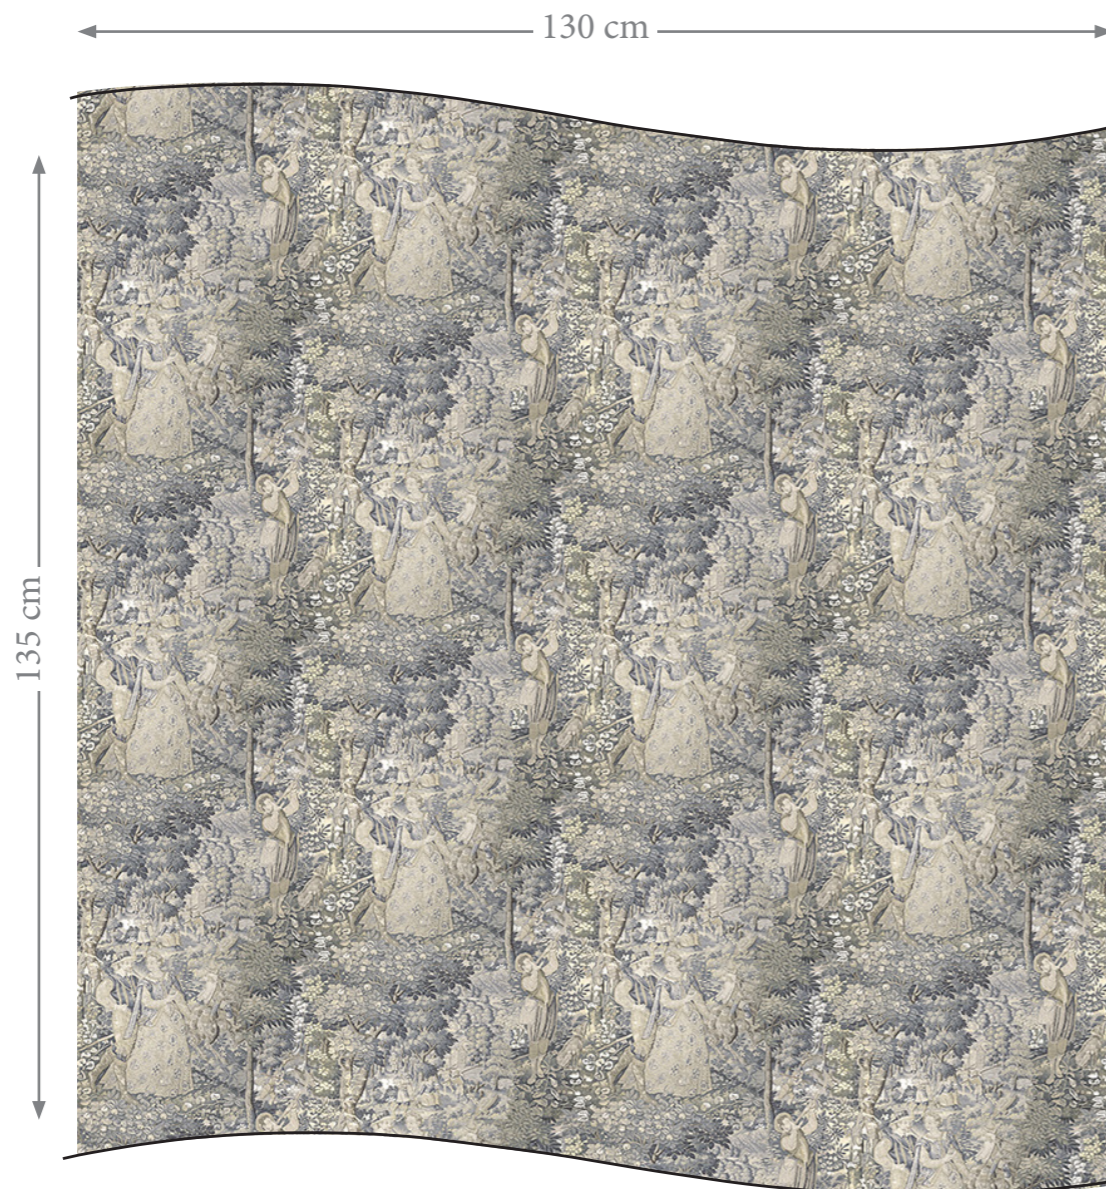

Dalliance - Amante (Petite)

Printed Linen

detail

Dalliance - Amante (Petite)
Colour: Midnight Blue
Product Ref: ZF.0316.55

ZARDI & ZARDI
MODERN HISTORIC TAPESTRIES

PRODUCT INFORMATION

PRODUCT REFERENCE(S):
ZF.0316.01 Classic
ZF.0316.55 Midnight Blue

PRODUCT TYPE: Printed Linen

FABRIC SPECIFICATION: 100% Linen, (370 gsm)

PRINT: Digital

PRINTED DROP WIDTH: 132 cm

FINISHED DROP WIDTH: 130 cm

VERTICAL REPEAT: 40 cm

PDF'S WITH MORE DETAILED INFORMATION CAN BE DOWNLOADED FROM THE ZARDI & ZARDI WEBSITE VIA THE "TECHNICAL INFORMATION" LINK