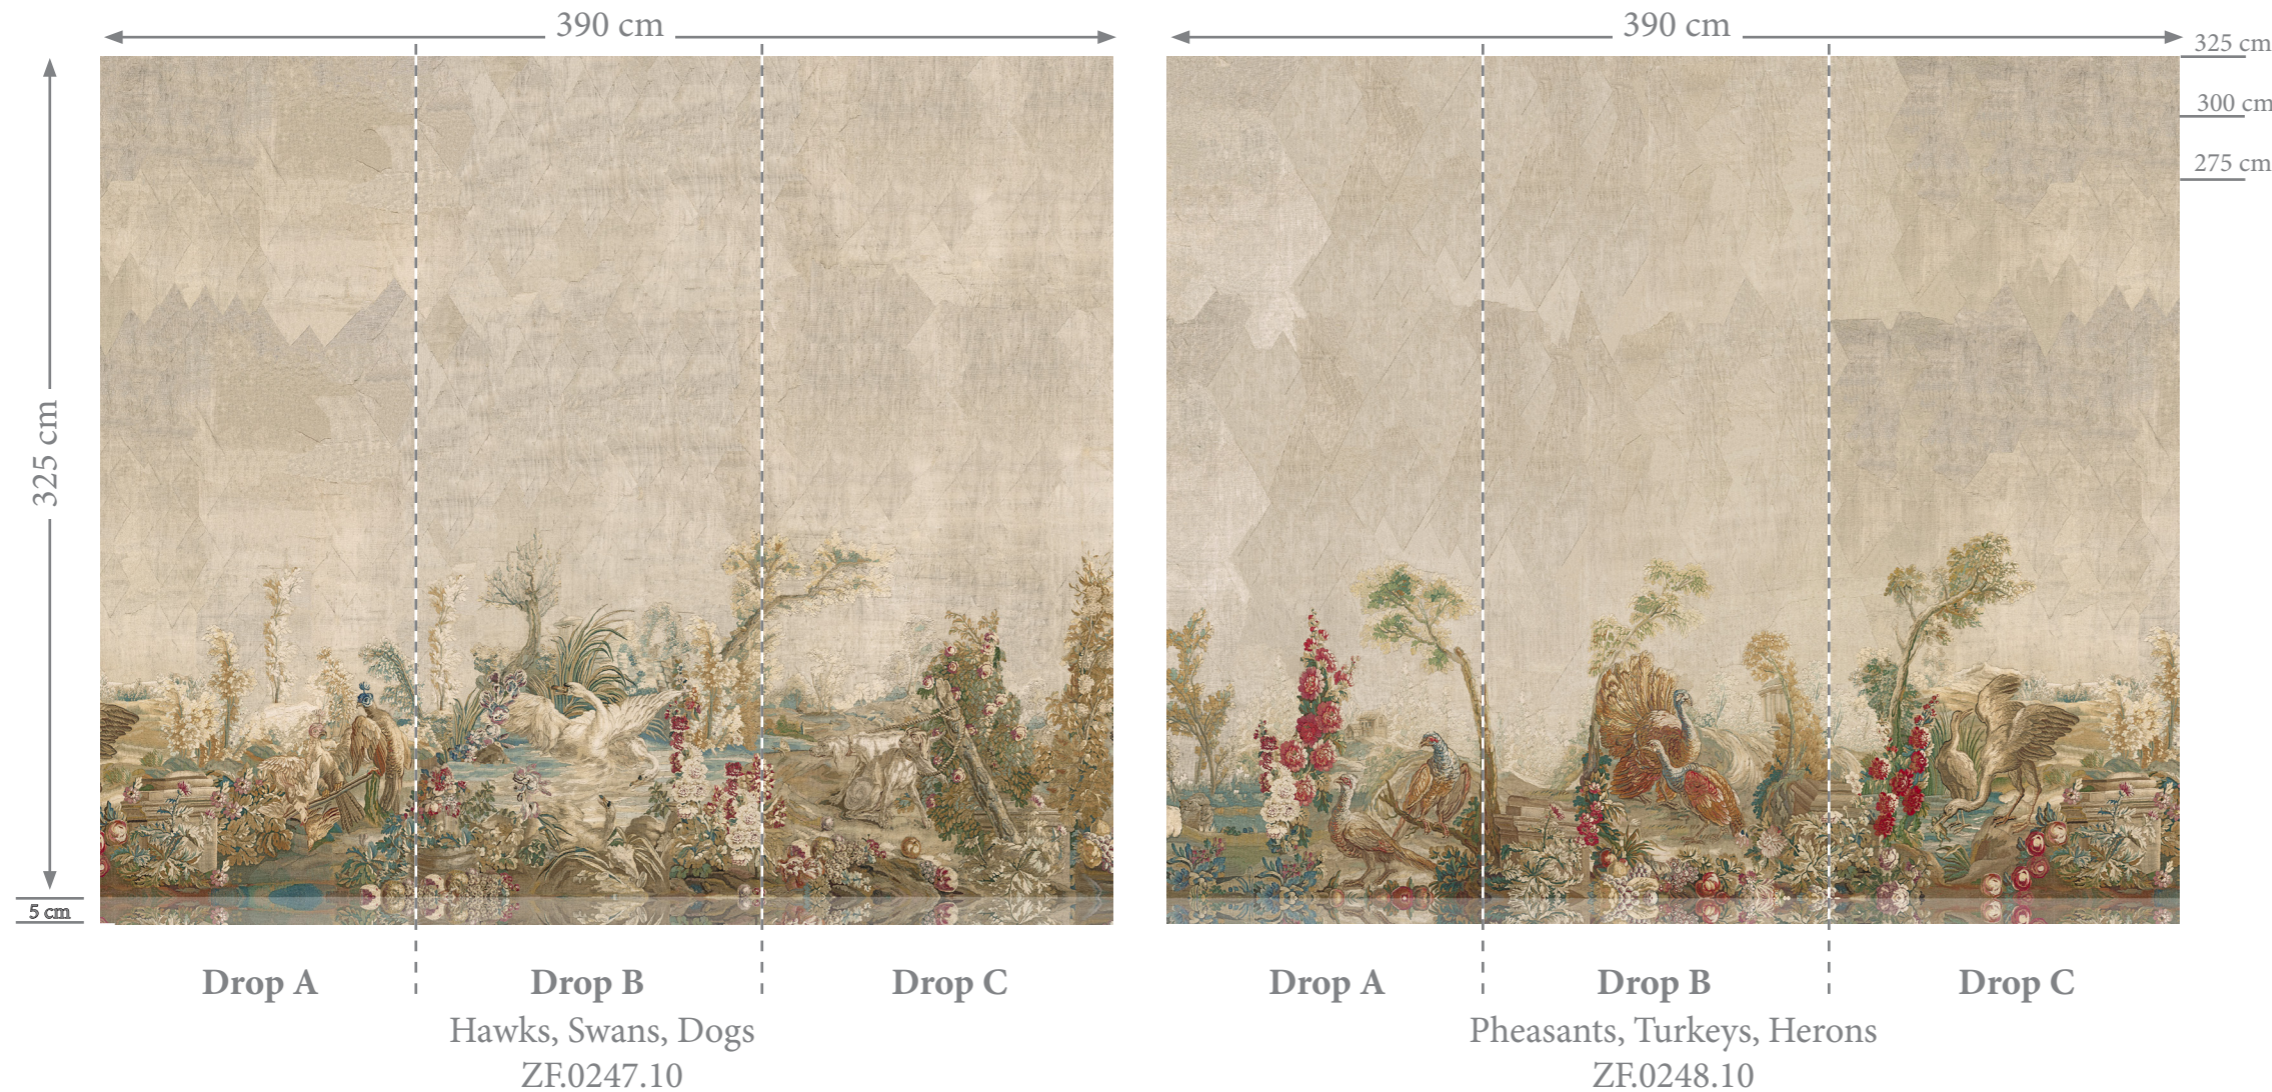

Le Carnaval des Animaux

Printed Linen Panels

ZARDI & ZARDI
MODERN HISTORIC TAPESTRIES

PRODUCT INFORMATION

PRODUCT REFERENCE(S):
ZF.0247/0248.10-325/300/275 Aragon
ZF.0247/0248.12-325/300/275 Alba Rosa

PRODUCT TYPE: Printed Linen Panels

FABRIC SPECIFICATION: 100% Linen, (370 gsm)

HEIGHT (Excl. Print Allowance): 325/300/275 cm

No. OF DROPS: 3

DROP WIDTH: 130 cm

PRINT ALLOWANCES:
Overlay: 1 cm per side
Bottom: 5 cm (Mirror Bleed)

Please be aware that Printed Linen Panels can be purchased individually, and that all our products can be purchased either as Printed Linen Panels or as finished Tapestry Wall Hangings. It is of course always possible to re-size images and create bespoke designs to fit your specific requirements.

A PDF entitled 'TAPESTRY WALL HANGING & PRINTED LINEN PANEL GLOSSARY' can be downloaded from the Zardi & Zardi website via the 'Technical Information' link for an explanation of terminology used.

COLOURWAYS

10: ARAGON

12: ALBA ROSA

Le Carnaval des Animaux
Colour: Aragon
Product Ref: ZF.0247.10/ZF.0248.10

For sales enquiries and showroom details please contact:

ZARDI & ZARDI

T +44 (0)1452 814777

enquiries@zardiandzardi.co.uk

www.zardiandzardi.co.uk

Known as 'The Loveliest Castle in the World', Leeds Castle commissioned Zardi & Zardi to make copies of the beautiful set of five 18th century Aubusson tapestries to hang in the dining room in place of the original tapestries which were being sent away for conservation.

From the five tapestries Zardi & Zardi have created a number of unique designs including fabulous panoramic wallpaper and a variety of wall-hangings and fabrics for use as drapery, fabric walling and upholstery.