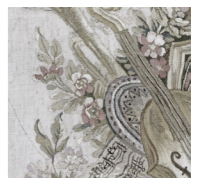

Le Carnaval des Animaux
Colour: Aragon
Product Ref: ZF.0247.10/ZF.0248.10

For sales enquiries and showroom details please contact:

ZARDI & ZARDI

T +44 (0)1452 814777

enquiries@zardiandzardi.co.uk

www.zardiandzardi.co.uk

Known as 'The Loveliest Castle in the World', Leeds Castle commissioned Zardi & Zardi to make copies of the beautiful set of five 18th century Aubusson tapestries to hang in the dining room in place of the original tapestries which were being sent away for conservation.

From the five tapestries Zardi & Zardi have created a number of unique designs including fabulous panoramic wallpaper and a variety of wall-hangings and fabrics for use as drapery, fabric walling and upholstery.